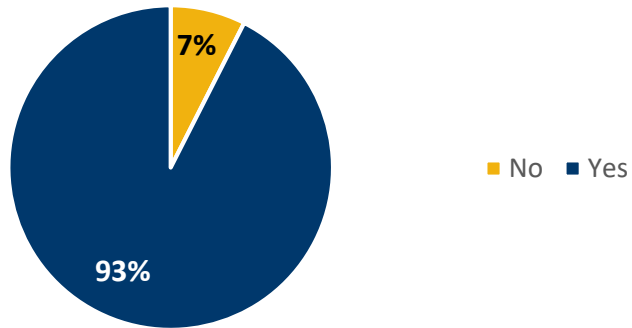

Summer 2022 Flex Scheduling Survey Results – Summary

Survey Dates: April 14-22, 2022

Total Responses: 294

Response Rate: 55.6%

If given the opportunity, are you interested in participating in a flexible summer schedule for Summer 2022?